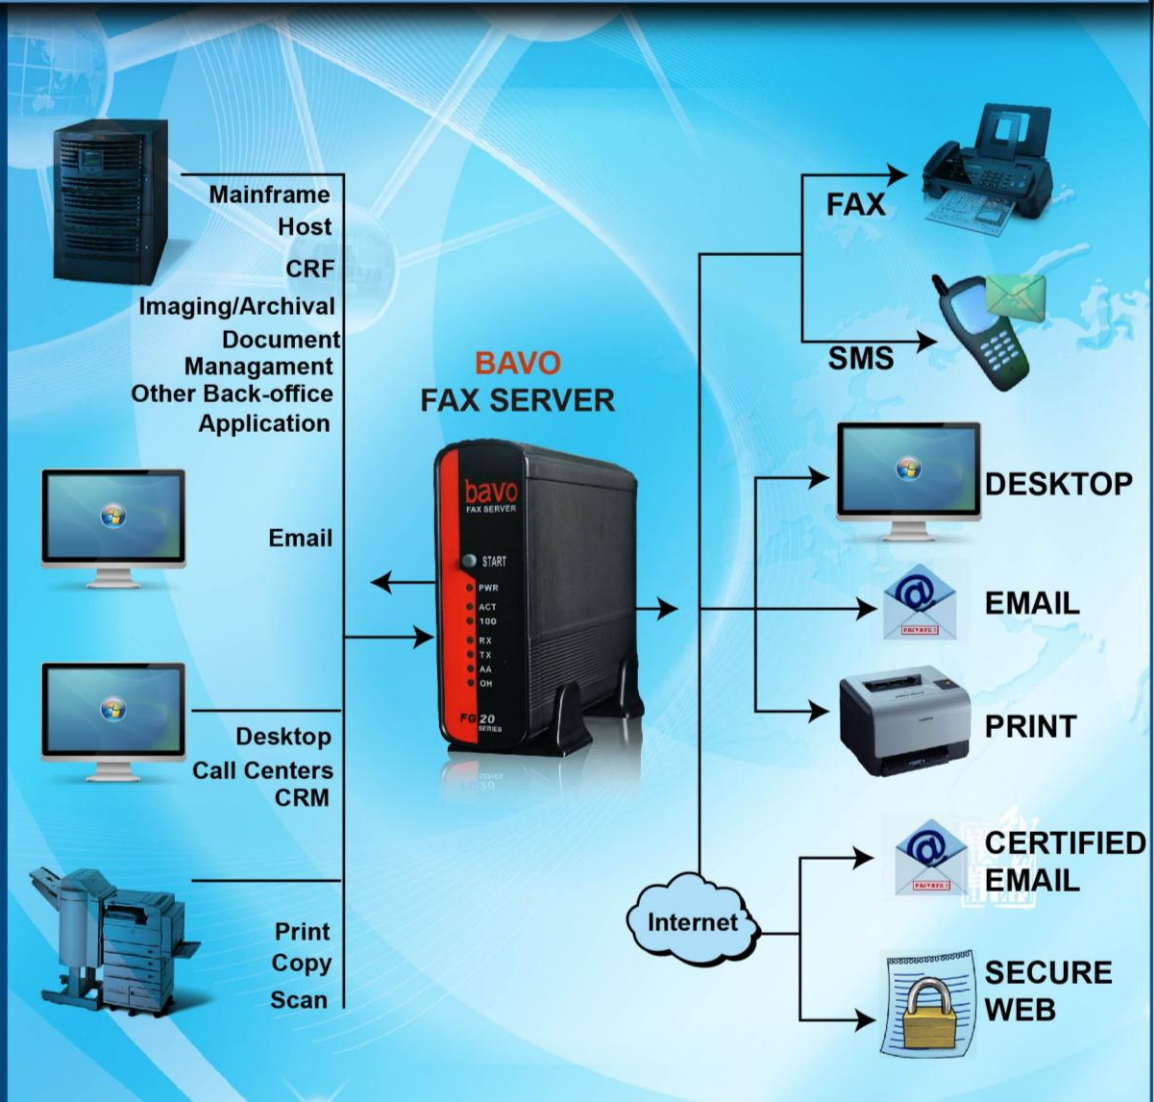

## BAVO FAX SERVER

*All In One Fax Server Solution For Business and Home*

- **ALL IN ONE FAX SERVER**
- **MULTI-LINE SUPPORT**
- **FAX TO EMAIL**
- **FAX BROADCAST**
- **WEB BASE MANAGEMENT**
- **AND MORE**

### 1. All In One Fax Server Solution

Bavo Fax Server comes with all the necessary hardware and software to allow network users to send and receive faxes from the desktop or browser.

### 4. Automatic Fax Routing

Bavo Fax Server automatically route incoming fax directly to the user's incoming box or email address.

### 5. Fax Broadcasting

Bavo Fax Server enables you to send a fax document to thousands of numbers at one time for saving your time.