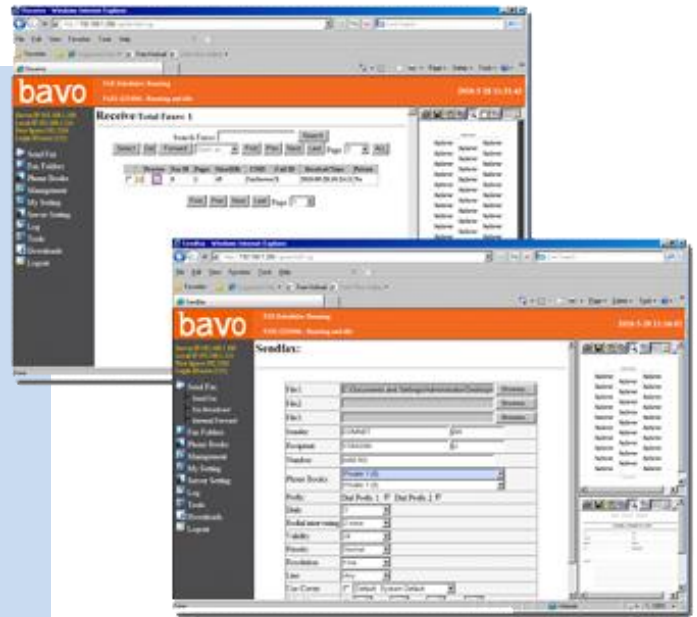

Bavo Fax Server comes with all the necessary hardware and software to allow network users to send and receive faxes from the desktop or browser.

2. Fax to Email

All received fax will be automatically sent to users' folder. It also can setup to send to email account by attachment with tiff or pdf format.

3. User-friendly Interface

The user-friendly interface allows any novice user to Send and receive faxes via Fax server pro easily, thus, the training cost will be greatly reduced;

4. Automatic Fax Routing

Bavo Fax Server automatically route incoming fax directly to the user's incoming box or email address.

5. Fax Broadcasting

Bavo Fax Server enables you to send a fax document to thousands of numbers at one time for saving your time.

6. Fax Monitoring & Fax Backup

Bavo Fax Server allows Administrators can monitor and backup all incoming or outgoing faxes.

7. Multi-Line Support

Bavo Fax Server series products support 1-4 external fax line.

8. PBX Integration

Bavo Fax Server can install behind PBX and able to listen DTMF code generated from PBX system, so fax can be delivered via PBX setting or analog DID/DDI service.

9. Fax Queue

All faxes will be queued within Bavo fax queue. It has priority code to indicate the priority of the fax. Urgent fax will send out by next available line.

10. SMB Network Share:

SMB network share allows storing and backup the received or sent faxes to any one share folder in server automatically.

SPECIFICATIONS

Model: **FG10**

Line Support: **1**

Memory: **256M**

Max. **User100**

Fax Storage: **4000 pages**

Fax Line Interface: **RJ11, PSTN**

Network Interface: **RJ45, TCP/IP (10/100M)**

Fax Resolution: **98/196DPI**

Fax Speed: **14.4K, 12K, 9.6K, 7.2K, 4.8K, 2.4K**

Fax Compression: **MMR, MR, MH**

Fax Standard: **ITU-T G3/G4**

Fax Routing: **Line, CSID, Extension, Caller ID**

DID/DDI Digit: **User-defined**

OS Support: **MS Windows, Mac, Linux**

Browser Support: **IE, Firefox, Chrome**

Languages: **English, Chinese, French, Arabic, Turkish, Spanish, Italian**

Remote Access: **Support**

Faxing Format: **TIFF, PDF**

Dimension (mm): **200*130*55**

Power Supply: **External 12V DC, 1A**

Net Weight: **1.0KG**

Please refer our specification data sheet for other models.